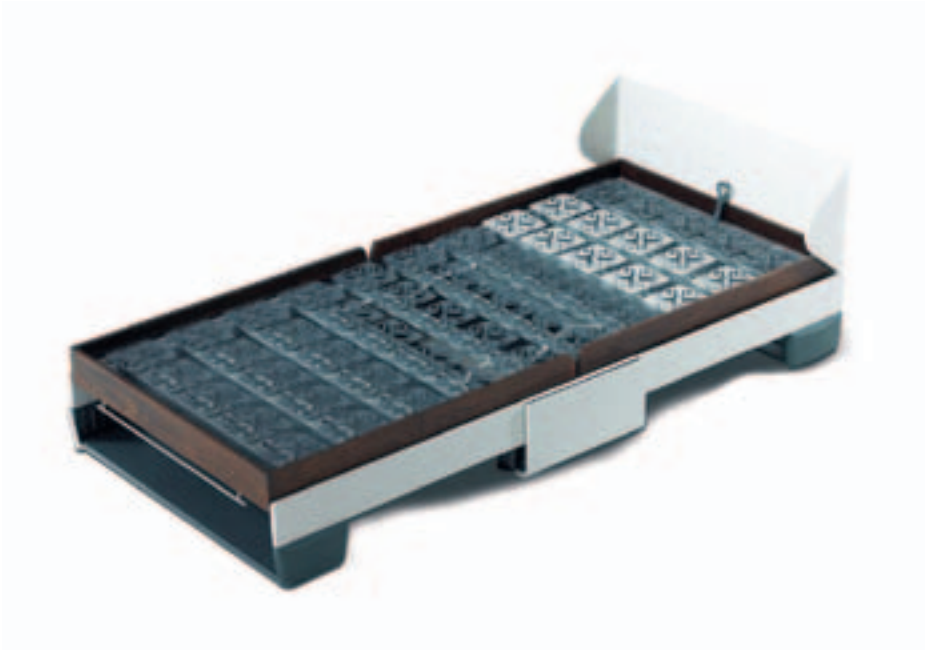

relax + fold[®]

Klappbett | Folding Bed

komfortabel

Ein Bild von einem Klappbett.

relax + fold ist ein Klappbett, das durch preisgekröntes Design und den besonders hohen Komfort durch die patentierte Froli-Unterfederung überzeugt. Der hochwertige Klappmechanismus und dauer-getestete Rollen machen dieses Klappbett zu einem idealen Gästebett, Zustellbett in Hotels, Mutter-Kindbett oder als Beistellbett. relax + fold, so komfortabel, dass jede Schlafstunde zu einer Regenerationsstunde wird.

A dream of a folding bed come true.

relax + fold is a folding bed that wins you over with award-winning design and exceptionally high comfort thanks to its patented Froli spring foundation. The high-quality folding mechanism and endurance-tested casters turn this folding bed into the perfect guest bed, add-on bed in hotels, nursery or occasional roll-away bed. relax + fold, so comfortable, transforms every hour of sleep into an hour of regeneration.

Ready for use with just a flick of the wrist.

Perfectly designed, but also its function reveals the superiority of Froli relax + fold. The easy to operate slide-fold mechanism is fully concealed inside. Standard dimensions are 80 x 200 cm and 90 x 200 cm. A system-mattress in top-quality throughout is available with fabric or PU cover.

Relaxing rest thanks to flexible spring elements.

What's special about relax + fold, aside from its design, are the patented flexible plastic elements that adapt to the body zones, relieve pressure, and promote healthy and orthopedically correct reclining. A soft shoulder zone (light gray elements) relieves the neck vertebrae and the entire shoulder/neck area. The firmness level, especially in the lower back region, may be optionally increased by 50% with easy to install tension clips. The result: Optimal rest and rejuvenation. And since everyone has different sleeping habits even the head area angle is individually adjustable.