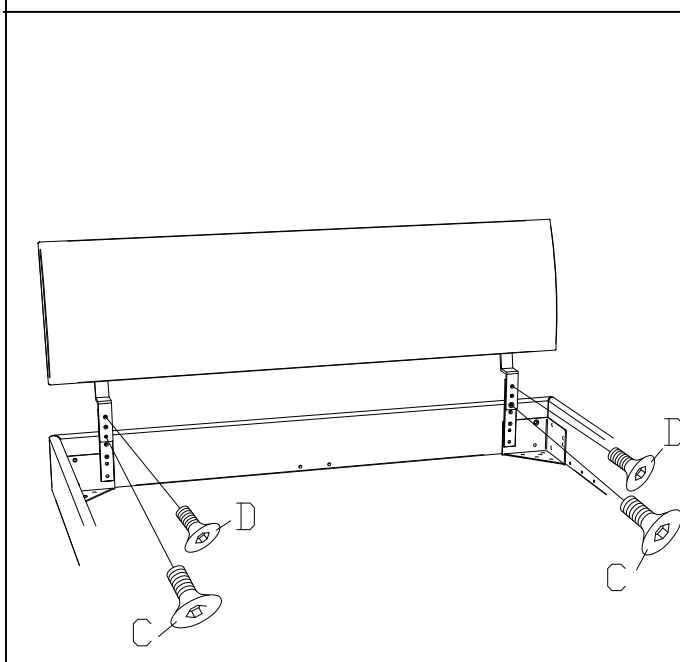

MONTAGEANLEITUNG
NOTICE DE MONTAGE
ASSEMBLY INSTRUCTION
ISTRUZIONE DI MONTAGGIO

Benötigte Werkzeuge – Outils Nécessaires – Tools Required – Attrezzi Necessari

<p>A x2 790.047</p> 	<p>B x2 M8x25 631.106</p> 	<p>C x2 M8x16 631.876</p> 	<p>D x2 629.00067</p> 	<p>E x2 631.321</p> 	<p>F x1 631.100</p> 
---	---	---	---	---	---

<p>G x1 631.101</p> 

Variante A
Δ 9cm

Variante B
Δ 13cm

660.00077