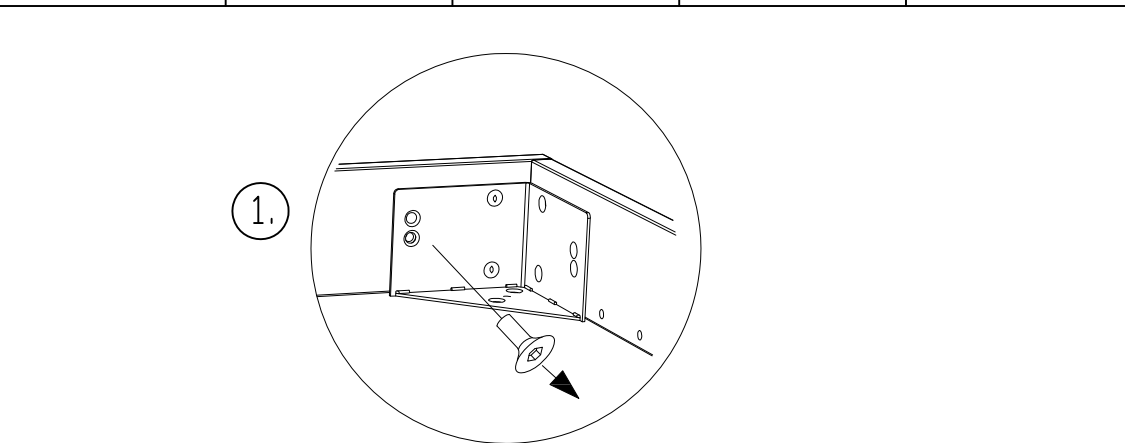

MONTAGEANLEITUNG
NOTICE DE MONTAGE
ASSEMBLY INSTRUCTION
ISTRUZIONE DI MONTAGGIO

Benötigte Werkzeuge – Outils Nécessaires – Tools Required – Attrezzi Necessari

<p>A x2 790.047</p> 	<p>B x2 M8x25 631.106</p> 	<p>C x2 M8x16 631.876</p> 	<p>D x2 629.00067</p> 	<p>E x2 631.321</p> 	<p>F x1 631.100</p> 
---	---	---	---	---	---

<p>G x1 631.101</p> 

Variante A
Δ 9cm

Variante B
Δ 13cm

660.00077