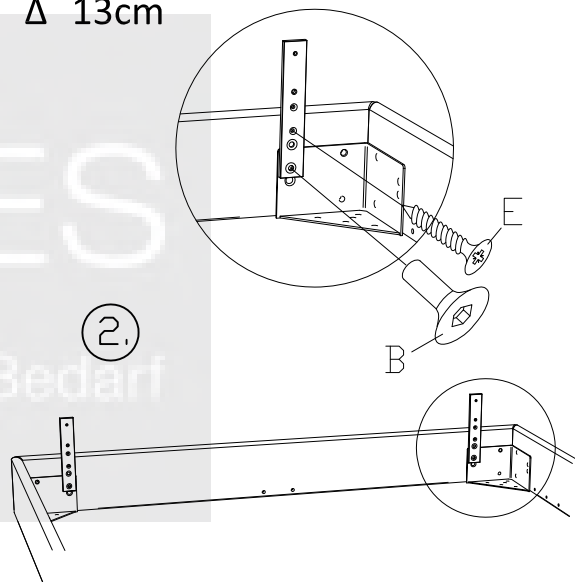

MONTAGEANLEITUNG
NOTICE DE MONTAGE
ASSEMBLY INSTRUCTION
ISTRUZIONE DI MONTAGGIO

Benötigte Werkzeuge – Outils Nécessaires – Tools Required – Attrezzi Necessari

<p>A x2 790.047</p> 	<p>B x2 M8x25 631.106</p> 	<p>C x2 M8x16 631.876</p> 	<p>D x2 629.00067</p> 	<p>E x2 631.321</p> 	<p>F x1 631.100</p> 
---	---	---	---	---	---

<p>G x1 631.101</p> 

Variante A
Δ 9cm

Variante B
Δ 13cm

660.00077